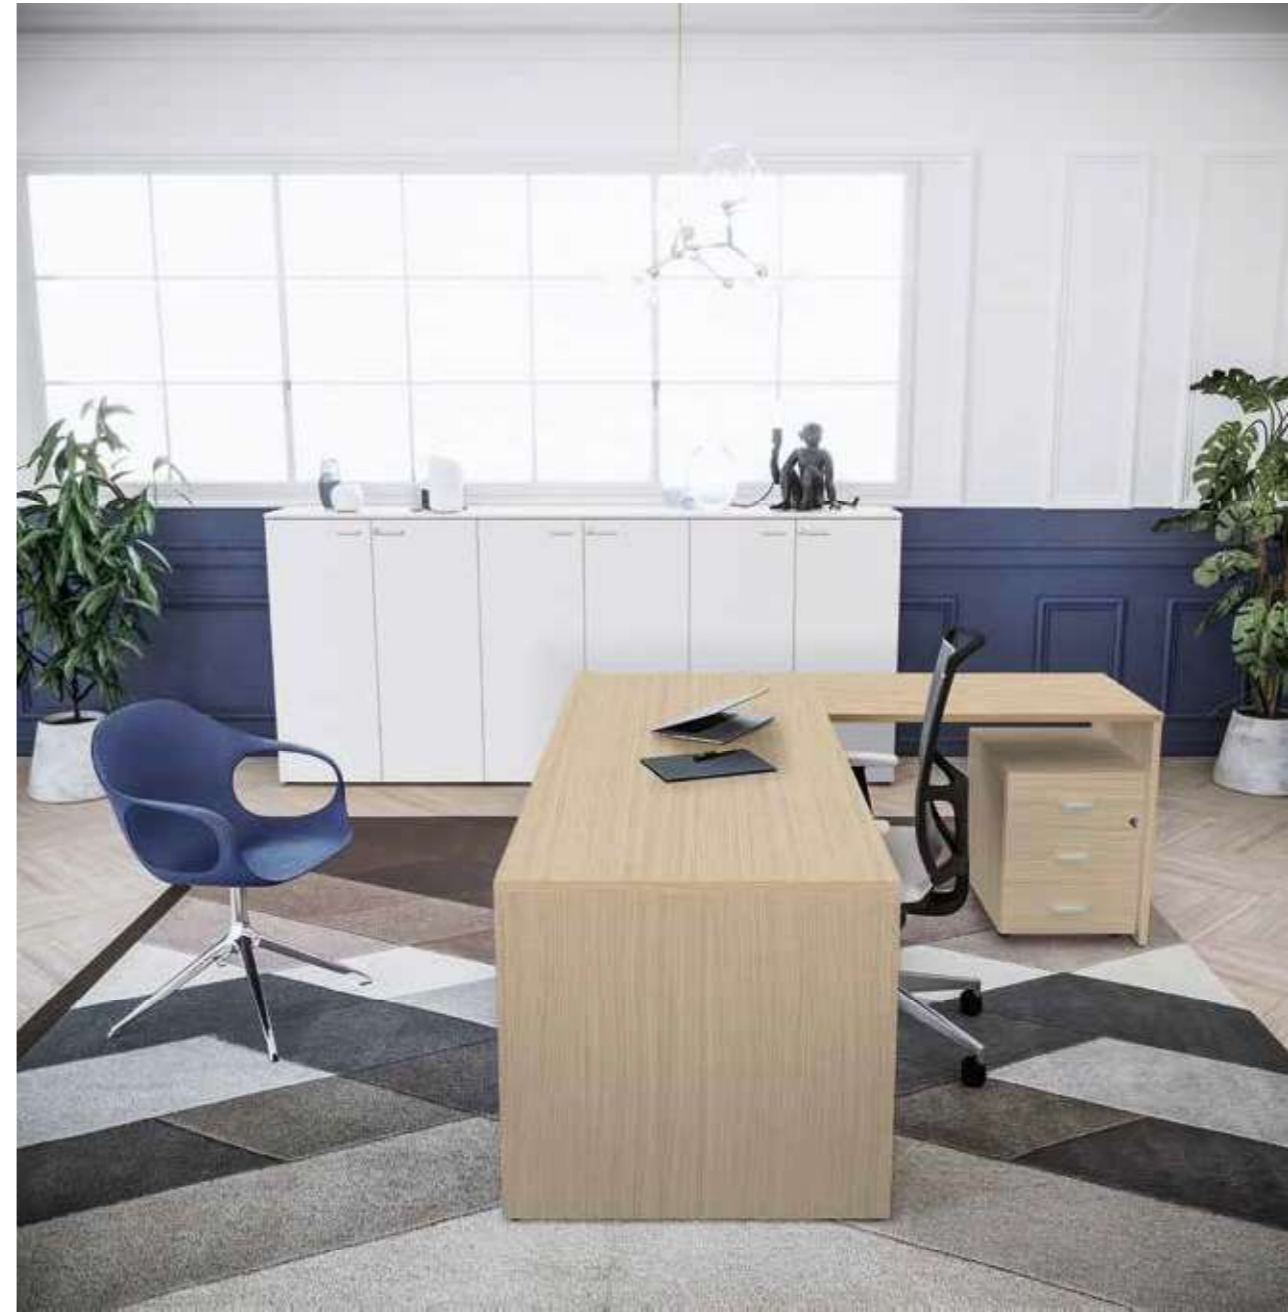

POWER

POSTAZIONI OPERATIVE CON FIANCO IN MELAMINICO SP 25 MM

OPERATIVE WORKSTATIONS WITH MELAMINE SIDE TH. MM 25

POSTAZIONI MANAGERIALI E RIUNIONI DI VARIE FORME E DIMENSIONI
EXECUTIVE AND MEETING WORKSTATIONS OF VARIOUS SHAPES AND DIMENSIONS