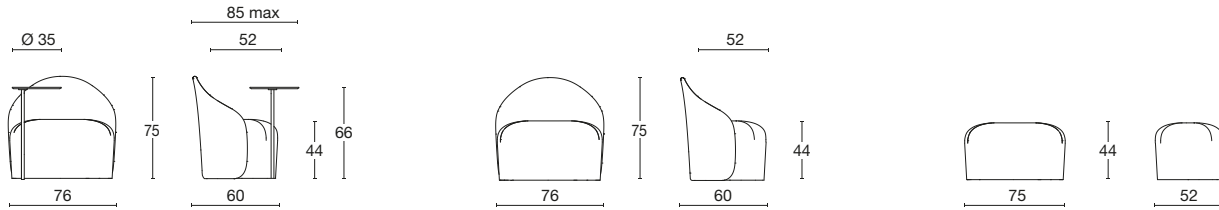

ATILIO 008

NOVA

Pio&TitoToso / 2026

Warranty: 5 YEARS

Armchair / Pouffe

Nova is a fully upholstered design, available as both an armchair and a pouffe. The seat is padded and fully upholstered, with a removable cover as an option. The seat frame is crafted from plywood, hardboard and solid wood, with soft polyurethane foam and wadding padding. The top of the seat features signature decorative stitching, while adjustable feet guarantee perfect stability on any surface. Crafted from contoured birchwood, the backrest is fully upholstered with integrated foam padding. Optional accessories include a rotating side table, with a sleek, black HPL top, and USB power socket.