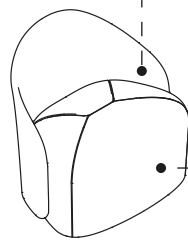

NOVA

Pio&TitoToso / 2026

Easy disassembly and removable covers

With its thoughtful design and choice of materials, Nova can be fully disassembled, giving it a second life. Any replaced materials can be repurposed for energy recovery, supporting a circular lifecycle. This design approach limits waste and promotes material recycling, significantly reducing its overall environmental footprint. Additionally, the seat and backrest can be ordered with removable covers, offering easy care, and even more ways to customise the look.

plywood